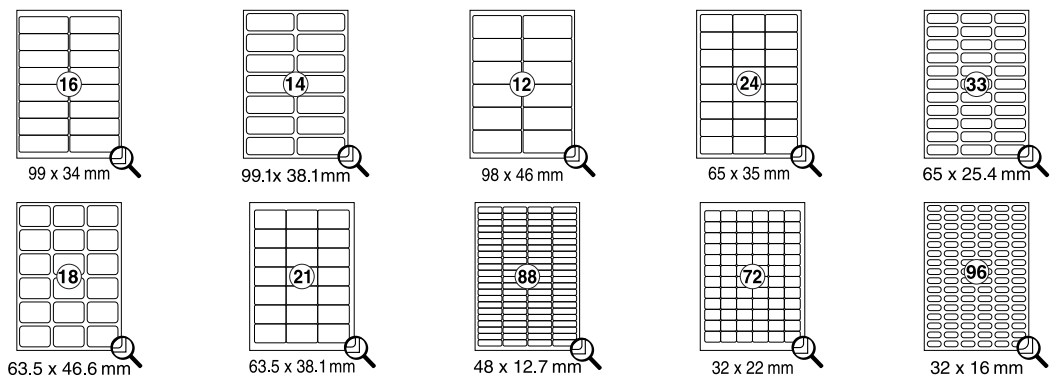

ROUNDED CORNER LABELS - STANDARD SIZES

CD LABELS