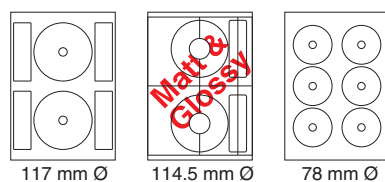

System minimum requirements	
Operating System	Windows® 98 or higher ver. including XP
HDD	30 MB
RAM	256 MB
Processor	500 MHZ

To know more about our A4 Sheet labels contact us

A4 SHEET LABELS

STRAIGHT CORNER LABELS STANDARD SIZES

ROUNDED CORNER LABELS - STANDARD SIZES

CD LABELS

BOX FILE LABELS

BUSINESS/ INVITATION CARDS

ROUND LABELS

To know more about our A4 Sheet labels contact us

P.O.Box: 16828, Jebel Ali Free Zone, Dubai

Tel : +971 4 8816927, 3376676 • Fax : +971 4 8815075, 3371767